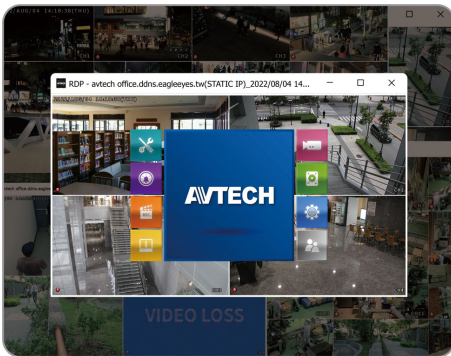

# AVH2109AX-U2

8CH PoE Solution

EaZy Networking

Push Video / Push Status

Easy-to-use Interface

**9CH H.265 NVR w/ PoE**

### Unlimited Channel Remote Live View

The ETU line of recorders allows you to see as many ETU devices simultaneously as needed without a CMS license. Its dedicated AVTECH desktop application lets you view all your ETU recorders from a single PC and screen becoming a suitable solution for all sizes of businesses and projects.

### Easy to Use Interface

The ETU line of recorders implements a fully redesigned interface for ease of use providing a plug & play experience for all AVTECH users. The ETU series allows you to avoid time-consuming setup and focus on what is truly important.